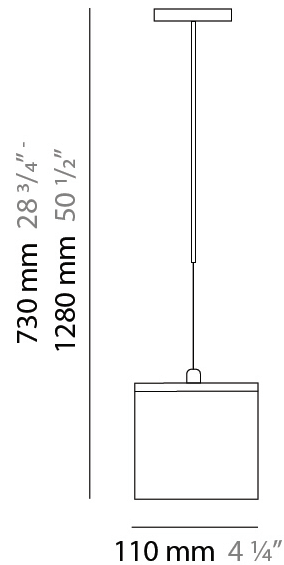

PROJECT	
TYPE	
SPECIFIER	
QUANTITY	
DATE	

KUBIK SUSPENSION

D81433

base number

1. To build a product code in our configurator select the specify button on the base model # product page
2. To build a manual product code on this datasheet choose from the options listed below in blue font and add the suffix to the base model #

GENERAL

Series: Kubik
Brand: Panzeri
Division: Design
Mounting Type: Suspension
Mounting Location: Ceiling
Subcategory: Pendant

PHYSICAL

Shape: Square
Length (mm): 110
Length (in): 4 ⁵/₁₆
Width (mm): 110
Width (in): 4 ⁵/₁₆
Height (mm): 730
Height (in): 28 ³/₄
Max. Overall Height (mm): 1283
Max. Overall Height (in): 50 ¹/₂
Light Distribution: Omnidirectional
Weight (kg): 1.56
Weight (lbs): 3.43
Diffuser: Matte White Blown Glass
Fixture Finish: WHI
Fixture Material: Metal

ELECTRICAL

Lamp Type: LED
Input Wattage (W): 9.5
Total Output Wattage (W): 8
Dimming: Non-Dimmable
Driver Included: Yes
Driver Location: Integrated
Driver Type: Constant Current - 120Vac
Driver Class: Class 2
Input Voltage (V): 120 - 277
Constant Current (MA): 500
Upon Request: (Not included - see components) Remote: 0-10Vdc dimming / Phase dimming @120Vac only / Non-dimming 120/277Vac

LED

Number of LEDs: 1
Color Temperature (°K): 3000
Max. Delivered Lumen (lm): 1080
CRI: >80 CRI
Lamp Life (hrs): 60000

OPTICAL

RATINGS AND CERTIFICATIONS

Certified By: Certified for North American Standards
IP rating: IP40