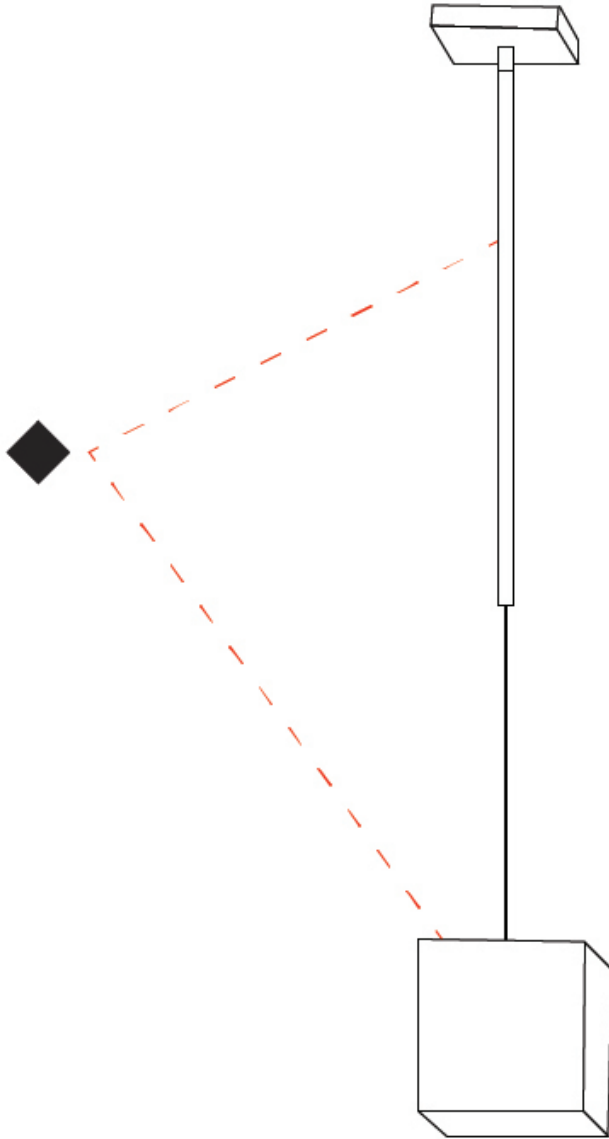

PROJECT

TYPE

SPECIFIER

QUANTITY

DATE