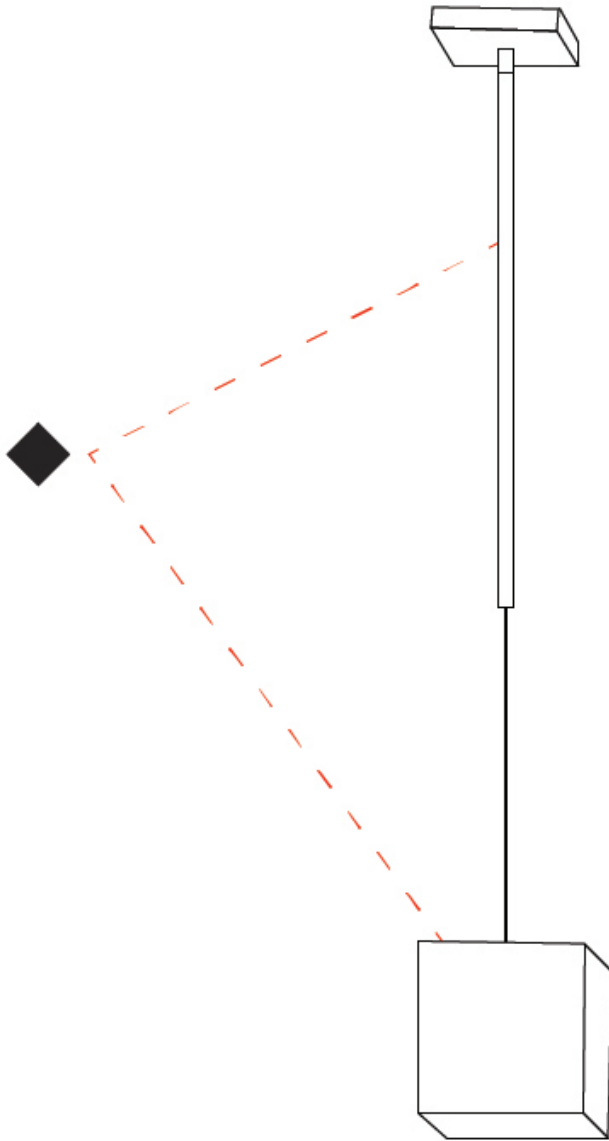

KUBIK SUSPENSION

D81433R9

PROJECT _____

TYPE _____

SPECIFIER _____

QUANTITY _____

DATE _____

D