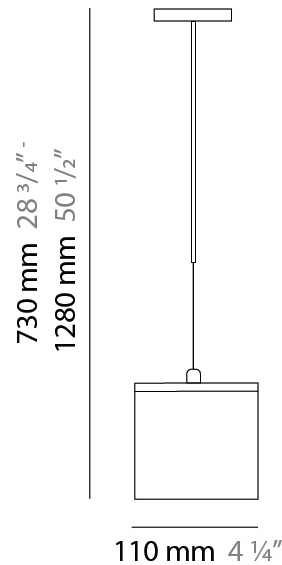

KUBIK SUSPENSION

D81433R9

base number

1. To build a product code in our configurator select the specify button on the base model # product page
2. To build a manual product code on this datasheet choose from the options listed below in blue font and add the suffix to the base model #

GENERAL

Series: Kubik
Brand: Panzeri
Division: Design
Mounting Type: Suspension
Mounting Location: Ceiling
Subcategory: Pendant

PHYSICAL

Shape: Square
Length (mm): 110
Length (in): 4 ⁵/₁₆
Width (mm): 110
Width (in): 4 ⁵/₁₆
Height (mm): 730
Height (in): 28 ³/₄
Max. Overall Height (mm): 1280
Max. Overall Height (in): 50 ³/₄
Light Distribution: Omnidirectional
Weight (kg): 1.76
Weight (lbs): 3.88
Diffuser: Matte White Blown Glass
Fixture Finish: WHI
Fixture Material: Metal

ELECTRICAL

Lamp Type: LED
Input Wattage (W): 9.5
Total Output Wattage (W): 8
Dimming: Non-Dimmable
Driver Included: Yes
Driver Location: Integrated
Driver Type: Constant Current - 120Vac
Driver Class: Class 2
Input Voltage (V): 120 - 277
Constant Current (MA): 500
Upon Request: (Not included - see components) Remote: 0-10Vdc dimming / Phase dimming @120Vac only / Non-dimming 120/277Vac

LED

Color Temperature (°K): 3000
Max. Delivered Lumen (lm): 532
Nominal Lumen (lm): 861
CRI: >90 CRI
Lamp Life (hrs): 60000

OPTICAL

RATINGS AND CERTIFICATIONS

Certified By: Certified for North American Standards
IP rating: IP40

PROJECT
TYPE
SPECIFIER
QUANTITY
DATE